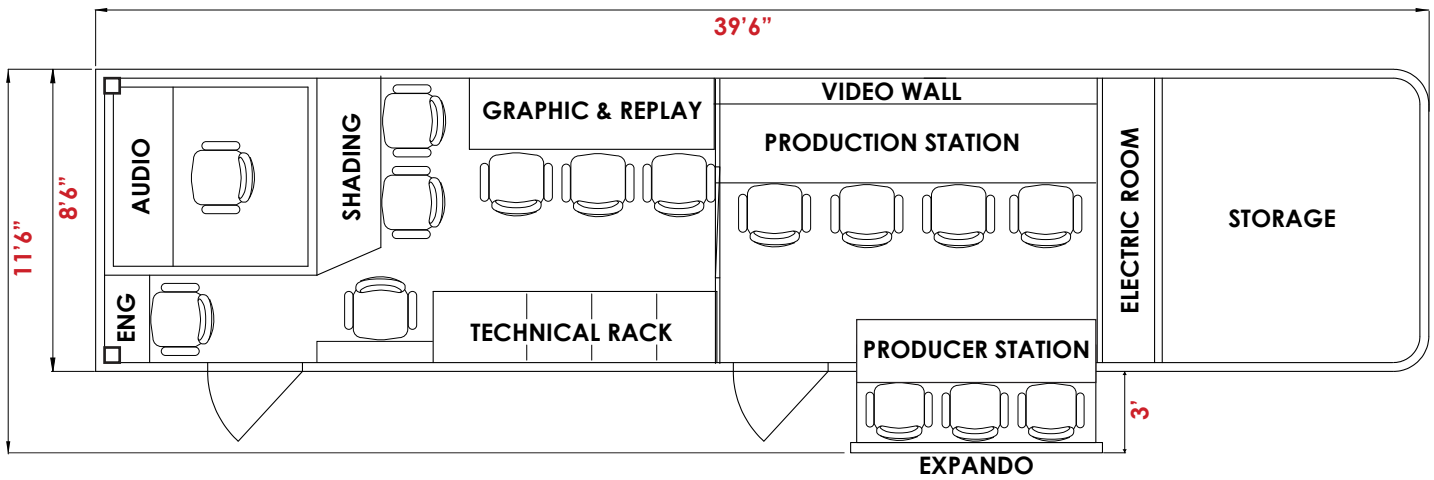

R E C [4] B O X

39.5' GALLEON SERIES PRODUCTION TRAILER - LAYOUT

Top View

Side View